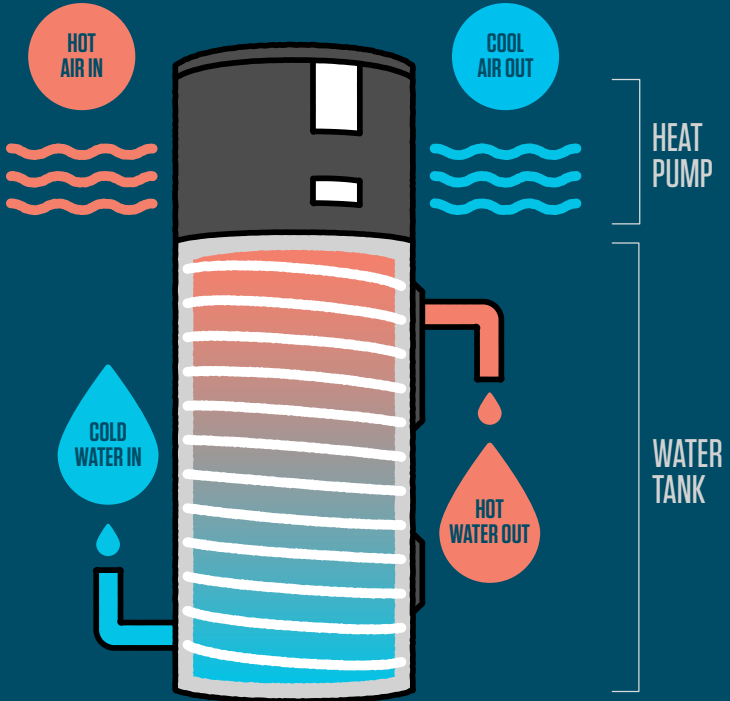

HOW A HEAT PUMP WATER HEATER WORKS

Heat pump water heaters use surrounding heat and transfer it to the water in your tank, making it **2x as efficient** as an electric water heater. Our warm climate year-round makes Hawai'i an ideal place for this energy-saving measure.